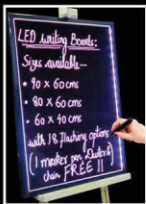

LED WRITING BOARDS

(With 18 flashing options)

- 60 x 40 Cms
- 80 x 60 Cms
- 90 x 60 Cms

(PENS)