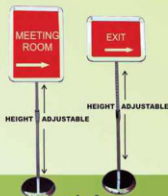

POSTER STANDS

- A-3
- A-4

• Easy Installation

• Portable

• Easy to Change Graphics